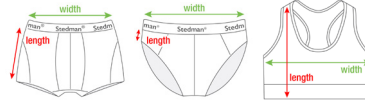

## STEDMAN® GARMENT SIZES UNISEX

Garment sizes are in cm. Subject to the tolerance of ± 2,5 cm. Might be subject to change without further notice.

Code	STYLE	Fit	2XS		XS		S		M		L		XL		2XL		3XL		4XL		5XL	
			width	length	width	length	width	length	width	length	width	length	width	length	width	length	width	length	width	length	width	length
ST2000	Classic-T Unisex	Normal Fit	43,0	66,0	46,0	68,0	50,0	69,0	53,0	71,0	56,0	73,0	59,0	75,0	62,0	77,0	65,0	79,0	68,0	82,0	71,0	88,0
ST4000	Unisex Sweatshirt	Normal Fit	–	–	51,0	66,0	54,0	68,0	57,0	70,0	60,0	72,0	63,0	74,0	66,0	76,0	69,0	78,0	–	–	–	–
ST4200	Unisex Hooded Sweatshirt	Normal Fit	–	–	52,0	68,5	55,0	70,5	56,0	72,5	61,0	74,5	64,0	77,5	67,5	80,5	71,5	80,5	75,5	81,0	–	–
ST5630	Recycled Unisex Sweat Hoodie	Normal Fit	–	–	51,0	66,0	54,0	69,0	57,0	73,0	60,0	75,0	63,0	77,0	66,0	79,0	69,0	81,0	–	–	–	–
ST5650	Recycled Unisex Sweatpants	Normal Fit	–	–	42,5	106,0	47,0	108,0	51,0	112,0	55,0	114,0	59,0	116,0	64,0	116,0	–	–	–	–	–	–

## STEDMAN® GARMENT SIZES CHILDREN

Garment sizes are in cm. Subject to the tolerance of ± 2,5 cm. Might be subject to change without further notice.

Code	STYLE	Fit	3XS		2XS		XS		S		M		L		XL	
			width	length	width	length	width	length	width	length	width	length	width	length	width	length
ST2200	Classic-T Kids	Normal Fit	30,0	38,0	33,0	42,0	36,0	44,0	39,0	50,0	42,0	54,0	45,0	60,0	48,0	64,0
ST2220	Classic-T Organic Kids	Normal Fit	–	–	–	–	36,0	44,0	39,0	50,0	42,0	54,0	45,0	60,0	48,0	64,0
ST3200	Polo Kids	Normal Fit	–	–	–	–	36,0	44,0	39,0	50,0	42,0	54,0	45,0	60,0	48,0	64,0
ST5170	Fleece Jacket Kids	Normal Fit	–	–	–	–	–	–	41,0	51,0	44,0	56,0	47,0	61,0	50,0	65,0
ST8170	Sports-T Kids	Normal Fit	–	–	–	–	–	–	39,0	50,0	42,0	54,0	45,0	60,0	48,0	64,0
ST8570	Active 140 Raglan Kids	Normal Fit	–	–	–	–	–	–	39,0	50,0	42,0	54,0	45,0	60,0	48,0	64,0
ST9370	Jamie Organic Kids	Normal Fit	–	–	–	–	–	–	39,0	50,0	42,0	54,0	45,0	60,0	48,0	64,0