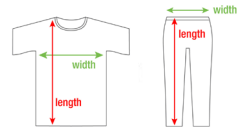

STEDMAN® GARMENT SIZES UNISEX

Garment sizes are in cm. Subject to the tolerance of ± 2,5 cm. Might be subject to change without further notice.

Code	STYLE	Fit	2XS		XS		S		M		L		XL		2XL		3XL		4XL		5XL	
			width	length	width	length	width	length	width	length	width	length	width	length	width	length	width	length	width	length	width	length
ST2000	Classic-T Unisex	Normal Fit	43,0	66,0	46,0	68,0	50,0	69,0	53,0	71,0	56,0	73,0	59,0	75,0	62,0	77,0	65,0	79,0	68,0	82,0	71,0	88,0
ST4000	Unisex Sweatshirt	Normal Fit	–	–	51,0	66,0	54,0	68,0	57,0	70,0	60,0	72,0	63,0	74,0	66,0	76,0	69,0	78,0	–	–	–	–
ST4200	Unisex Hooded Sweatshirt	Normal Fit	–	–	52,0	68,5	55,0	70,5	56,0	72,5	61,0	74,5	64,0	77,5	67,5	80,5	71,5	80,5	75,5	81,0	–	–
ST5630	Recycled Unisex Sweat Hoodie	Normal Fit	–	–	51,0	66,0	54,0	69,0	57,0	73,0	60,0	75,0	63,0	77,0	66,0	79,0	69,0	81,0	–	–	–	–
ST5650	Recycled Unisex Sweatpants	Normal Fit	–	–	42,5	106,0	47,0	108,0	51,0	112,0	55,0	114,0	59,0	116,0	64,0	116,0	–	–	–	–	–	–

STEDMAN® GARMENT SIZES CHILDREN

Garment sizes are in cm. Subject to the tolerance of ± 2,5 cm. Might be subject to change without further notice.

Code	STYLE	Fit	3XS		2XS		XS		S		M		L		XL	
			width	length	width	length	width	length	width	length	width	length	width	length	width	length
ST2200	Classic-T Kids	Normal Fit	30,0	38,0	33,0	42,0	36,0	44,0	39,0	50,0	42,0	54,0	45,0	60,0	48,0	64,0
ST2220	Classic-T Organic Kids	Normal Fit	–	–	–	–	36,0	44,0	39,0	50,0	42,0	54,0	45,0	60,0	48,0	64,0
ST3200	Polo Kids	Normal Fit	–	–	–	–	36,0	44,0	39,0	50,0	42,0	54,0	45,0	60,0	48,0	64,0
ST5170	Fleece Jacket Kids	Normal Fit	–	–	–	–	–	–	41,0	51,0	44,0	56,0	47,0	61,0	50,0	65,0
ST8170	Sports-T Kids	Normal Fit	–	–	–	–	–	–	39,0	50,0	42,0	54,0	45,0	60,0	48,0	64,0
ST8570	Active 140 Raglan Kids	Normal Fit	–	–	–	–	–	–	39,0	50,0	42,0	54,0	45,0	60,0	48,0	64,0
ST9370	Jamie Organic Kids	Normal Fit	–	–	–	–	–	–	39,0	50,0	42,0	54,0	45,0	60,0	48,0	64,0